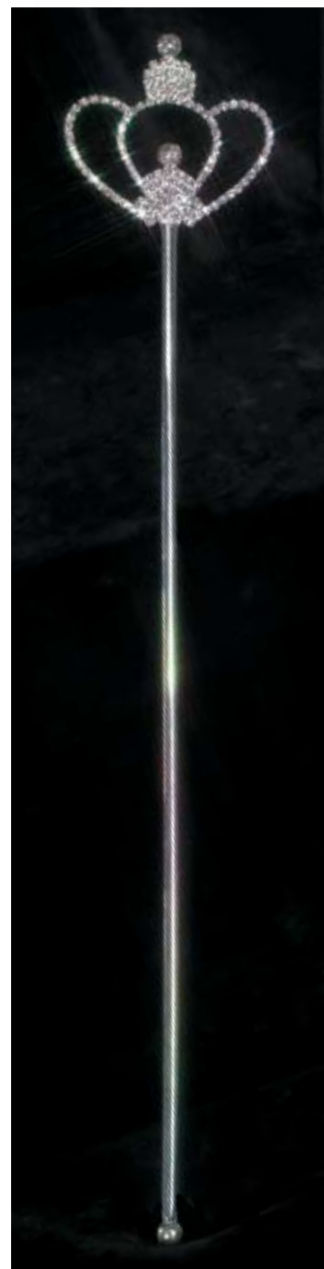

*Stuart*

TC-53 > Queen | 3 7/8" Tall

TC-43 > Princess | 2 1/4" Tall

TC-33 > Duchess | 2 1/8" Tall

TC-23 > Countess | 2" Tall

TC-13 > Mini | 1 1/4" Tall

SCP-1 > Star Scepter | 15"

SCP-2 > Crown Scepter | 15"

TIARAS & SCEPTERS

Series	Description	Case	PRICE PER PIECE					
			Each	1 Case	5 Case	10 Case	25 Case	50 Case
TC-1	MINI	10						
TC-2	COUNTESS	10						
TC-3	DUCHESS	10						
TC-4	PRINCESS	10						
TC-5	QUEEN	10						
SCP	SCEPTER	10						