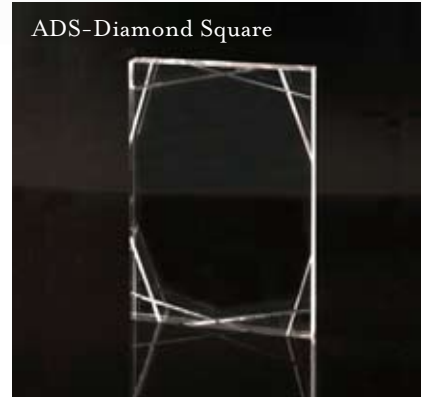

DIAMOND SQUARE

Part	Size	Case	PRICE PER PIECE					
			Each	1 Case	5 Case	10 Case	25 Case	50 Case
ADS-7	4½" x 7" x ¾"	6						
ADS-8	5½" x 8" x ¾"	6						
ADS-9	6½" x 9" x ¾"	6						

ADS-Diamond Square

DIAMOND PEAK

Part	Size	Case	PRICE PER PIECE					
			Each	1 Case	5 Case	10 Case	25 Case	50 Case
ADP-7	5" x 7" x ¾"	6						
ADP-8	5½" x 8" x ¾"	6						
ADP-9	6" x 9" x ¾"	6						

ADP-Diamond Peak

FLAME

Part	Size	Case	PRICE PER PIECE					
			Each	1 Case	5 Case	10 Case	25 Case	50 Case
AFL-8	4¼" x 8" x ¾"	6						
AFL-9	4¾" x 9" x ¾"	6						
AFL-10	5½" x 10" x ¾"	6						